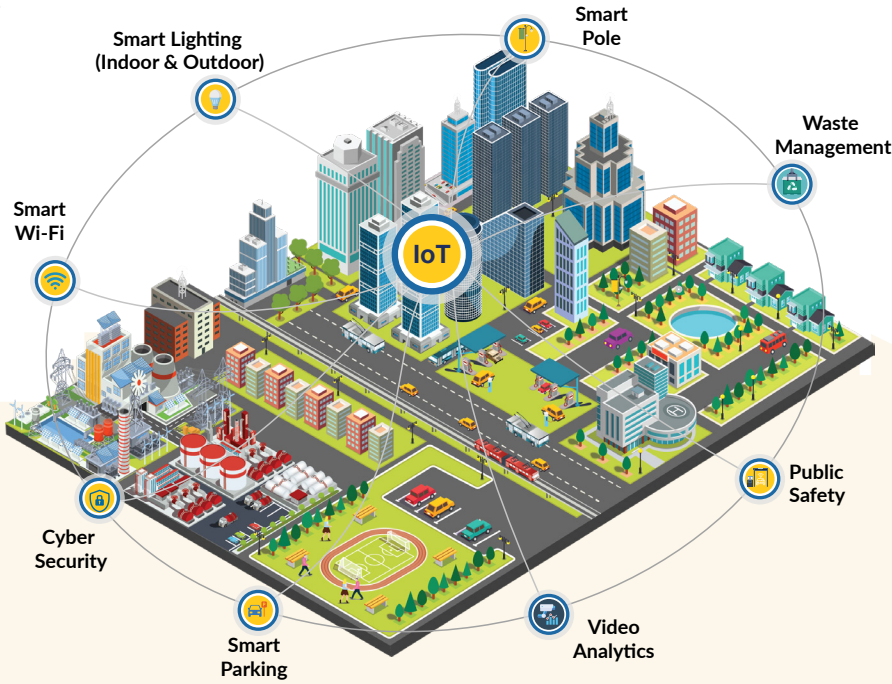

Smart City

Reinventing communities through digital transformation

By 2030, experts believe that every metropolitan area will be a “Smart City” with improved services, new business models, and a connected environment. Advancements in technology such as the Internet of Things (IoT) and digitally transformed infrastructure will optimize urban management of energy, transportation, public safety, and more. OST recognizes this vision, and is ready (along with our partners) to provide feasibility studies, strategic recommendations, integration plans, engineering, and project management services to help cities create a smart future.

Our Approach Starts with an Integrated IoT Platform

Mature, best-of-breed technologies combine with OST’s process optimization to provide cities with five key benefits:

Financing Solutions

- ✓ Public-Private Partnerships (P3s) can finance the project
- ✓ Assist in obtaining federal and state grants
- ✓ Up to 100% of capital investment

- ✓ Critical Infrastructure Monitoring
- ✓ Smart Parking & Intelligent Traffic Management
- ✓ Solution as a Service model

Safety & Security

- ✓ Video/Scene Analytics
- ✓ Flood Abatement
- ✓ NextGen Emergency Services
- ✓ Smart Resiliency Planning

Intelligent Traffic Management

Monitor real-time traffic flow and incidents using smart sensors on roads and highways.

- Provides real-time updates and alerts to citizens
- Integrates with other city modules such as emergency services
- State-of-the-art Incident Alert System tracks accidents, roadblocks, and demonstrations